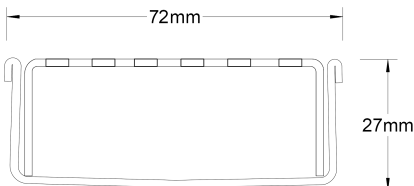

## Linear Drain

**Code** 65MNDi25

**Range** 65

**Grate Style** MND

**Category** Modular Kits

**Channel Material** Stainless Steel

**Steel Grade** 316

Grates longer than 1500mm supplied in sections. Tile Inserts longer than 1200mm supplied in sections. Channels over 3000mm supplied in sections with joiner. +/-2mm tolerance on dimensions.

Stormtech Modular Kits are supplied with grate and oversized channel to be cut down on site. One piece channel comes with pre punched spigot with outlet extender (kits up to 2000mm long). Oversized channel enables choice of outlet positions: centre, end or wherever preferred. Kits over 2000mm long and kits requiring multiple outlets are supplied with outlet on joiner plate. All kits are supplied with 2x clip-on end caps.

### SPECIFICATIONS + DIMENSIONS

<b>Channel Width</b>	72mm
<b>Channel Depth</b>	27mm
<b>Length(s)</b>	900mm 1000mm 1200mm 1500mm 1800mm 1900mm 2000mm
<b>Outlet Size</b>	DN50