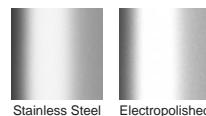

STORMTECH COLOUR FINISHES

Electroplate finishes subject to natural variation with time and local environment. Factors such as pools/surf beaches may require electropolishing. Contact us for suitability.

PRODUCT APPLICATIONS

Bathroom Drainage	Hospitality Drainage
Aged / Health Care Drainage	Paved Area Drainage
Balcony Drainage	Shower Drainage
Commercial Drainage	Multi-Residential Drainage
Courtyard / Patio Drainage	Special Needs Drainage
Pool and Spa Area Drainage	Threshold Drainage

Copyright © Stormtech Pty Ltd. Patent 733361. Drawings not to scale, please use dimensions shown. Downloaded 01/11/2024 (please check for updates)