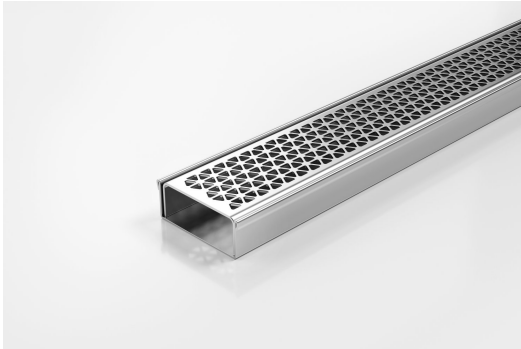

## Linear Drain

**Code** 65MNDi25

**Range** 65

**Grate Style** MND

**Category** Modular Kits

**Channel Material** Stainless Steel

**Steel Grade** 316

Grates longer than 1500mm supplied in sections. Tile Inserts longer than 1200mm supplied in sections. Channels over 3000mm supplied in sections with joiner. +/-2mm tolerance on dimensions.

Modular drainage system with a stainless steel grate and stainless steel channel. A world first in architectural linear grates, the partnership with Marc Newson has created a new decorative solution for wet areas, incorporating Newson's signature tessellated hexagonal pattern. Please be aware that depending on the installation environment, for a pool installation or close to a surf beach, you may need to have your stainless steel grates electropolished. Lengths over 3000mm available on request.

Stormtech Modular Kits are supplied with grate and oversized channel to be cut down on site. One piece channel comes with pre punched spigot with outlet extender (kits up to 2000mm long). Oversized channel enables choice of outlet positions: centre, end or wherever preferred. Kits over 2000mm long and kits requiring multiple outlets are supplied with outlet on joiner plate. All kits are supplied with 2x clip-on end caps.