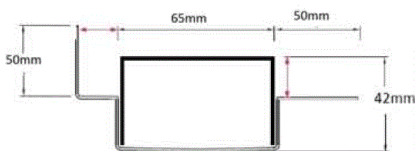

**Refer to AS3500 for outlet pipe sizes specific to your installation.**

**Code** 65ARiMTLF

**Range** 65

**Grate Style** AR

**Category** Made-to-Length

**Channel Material** Stainless Steel

**Steel Grade** 316

Grates longer than 1500mm supplied in sections. Tile Inserts longer than 1200mm supplied in sections. Channels over 3000mm supplied in sections with joiner. +/-2mm tolerance on dimensions.

### SPECIFICATIONS + DIMENSIONS

<b>Channel Width</b>	65mm
<b>Channel Depth</b>	42mm
<b>Length(s)</b>	As Required
<b>Outlet Size</b>	DN40, DN50, DN65