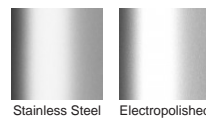

STORMTECH COLOUR FINISHES

Electroplate finishes subject to natural variation with time and local environment. Factors such as pools/surf beaches may require electropolishing. Contact us for suitability.

PRODUCT APPLICATIONS

Bathroom Drainage	Shower Drainage
Balcony Drainage	Multi-Residential Drainage
Commercial Drainage	Special Needs Drainage
Courtyard / Patio Drainage	Wet Area Drainage
Pool and Spa Area Drainage	
Paved Area Drainage	

Copyright © Stormtech Pty Ltd. Patent 733361. Drawings not to scale, please use dimensions shown. Downloaded 01/11/2024 (please check for updates)