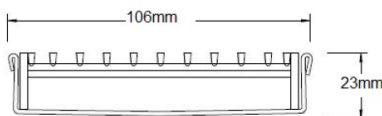

Stormtech Modular Kits are supplied with grate and oversized channel to be cut down on site. One piece channel comes with pre punched spigot with outlet extender (kits up to 2000mm long). Oversized channel enables choice of outlet positions: centre, end or wherever preferred. Kits over 2000mm long and kits requiring multiple outlets are supplied with outlet on joiner plate. All kits are supplied with 2x clip-on end caps.

Code 100TRi20

Range 100

Grate Style TR

Category Modular Kits

Channel Material Stainless Steel

Steel Grade 316

(Grate/Channel Lengths Provided) 900mm/1500mm,
1000mm/1500mm, 1200mm/1800mm, 1500mm/2400mm,
1800mm/3000mm, 2000mm/3000mm

SPECIFICATIONS + DIMENSIONS

| | |
|----------------------|--|
| Channel Width | 106mm |
| Channel Depth | 23mm |
| Length(s) | 900mm 1000mm 1200mm 1500mm 1800mm 1900mm 2000mm |
| Outlet Size | DN80, DN100 |